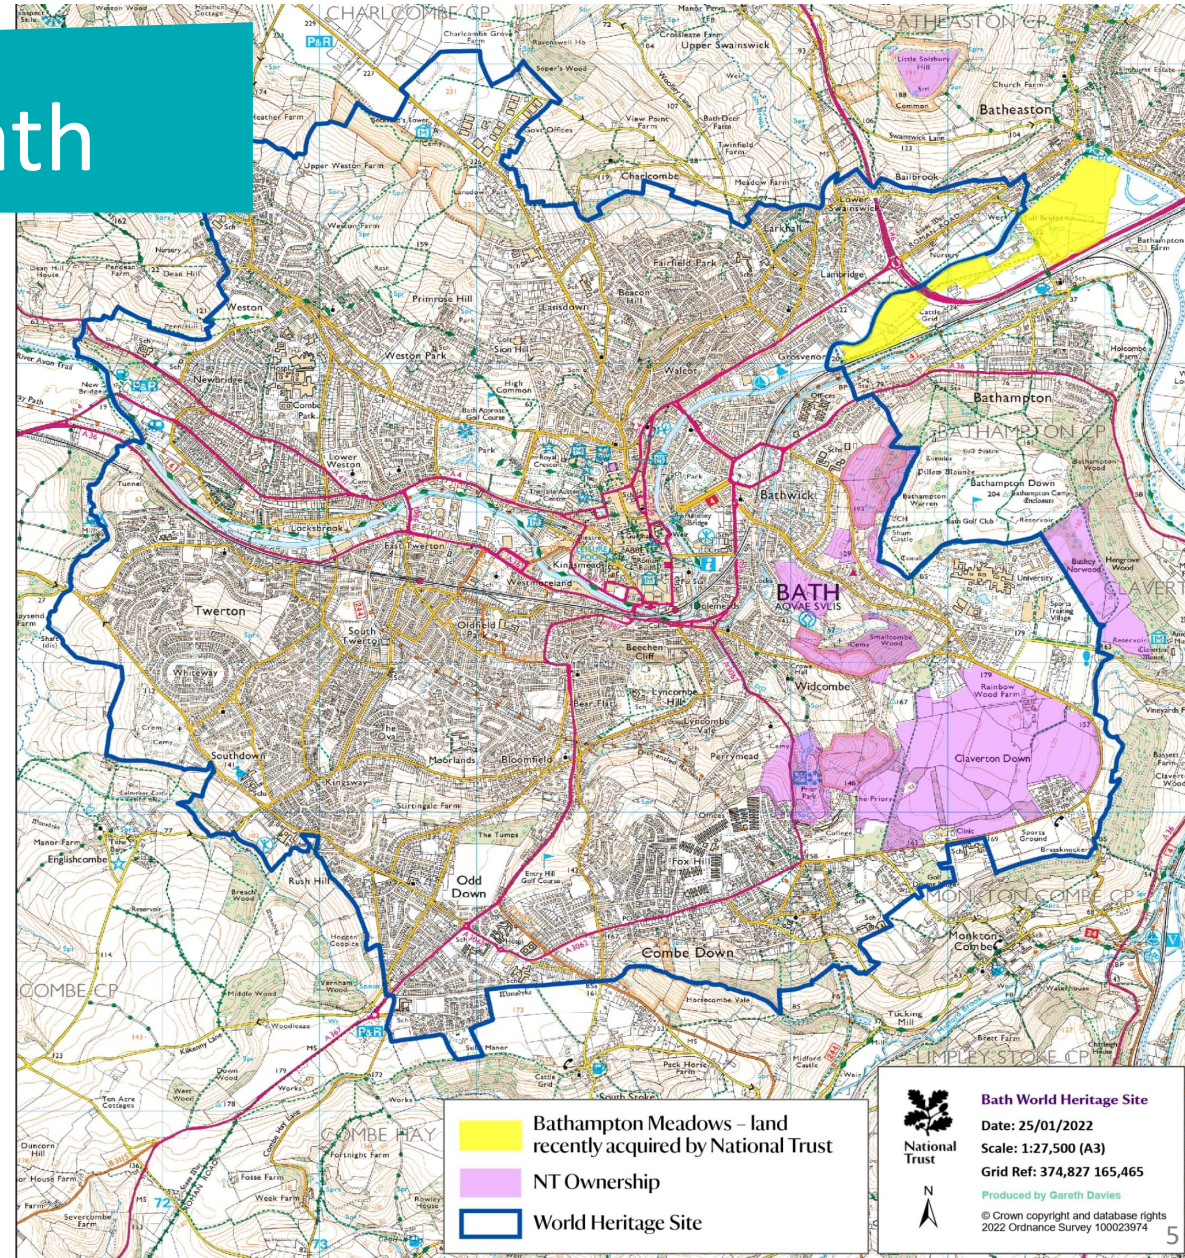

National Trust Land in Bath

- Prior Park Landscape Garden
- Skyline (600 acres)
- Little Solsbury Hill
- Bathampton Meadows (110 acres)
- Bath Assembly Rooms

Cultural Heritage

Archaeology

- Working with BACAS
- Magnetometry surveys
- Paleoenvironmental surveys
- Hydrological surveys

1794 plan

Wildlife Restoration

Surveys – Baseline data

So far:

- Soil sample
- Fungi walkovers
- Veteran trees
- Bat surveys

This year:

- Botanical/grassland
- Butterfly
- Breeding bird
- Bats & Moths
- Potentially mammal – otters etc,
- Potentially amphibian and invertebrates